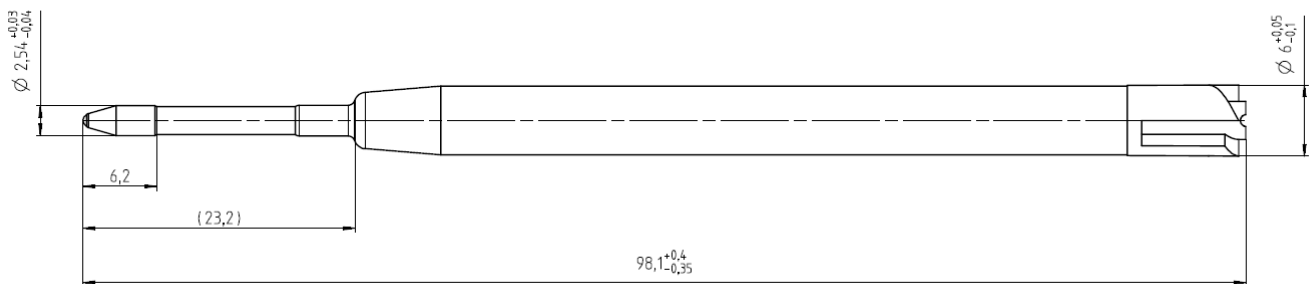

Product Specification: Pen Cartridge

Pressurised cartridge	9000
Writing System:	Gel ink Refill
Tip:	Stainless steel
Ball:	TC: M 1.0mm / B: 1.4mm
Tube:	Metal
End plug:	Plastic in writing colour
Writing Colours:	Black, Blue
Write-out length:	F 1800m +/- 30% (According to EWIMA)
Use in Pen code:	Retreeva Global P8935

Dimensional Drawing

This document was prepared on behalf of Klipspringer Ltd and the information included is to the best of our knowledge correct at the time of writing. Klipspringer offers the information within this document as a guide only, they do not represent any guarantee of the prescribed products in the sense of the legal guarantee regulations. It is the responsibility of the end user to ensure the items purchased are suitable for the intended application.